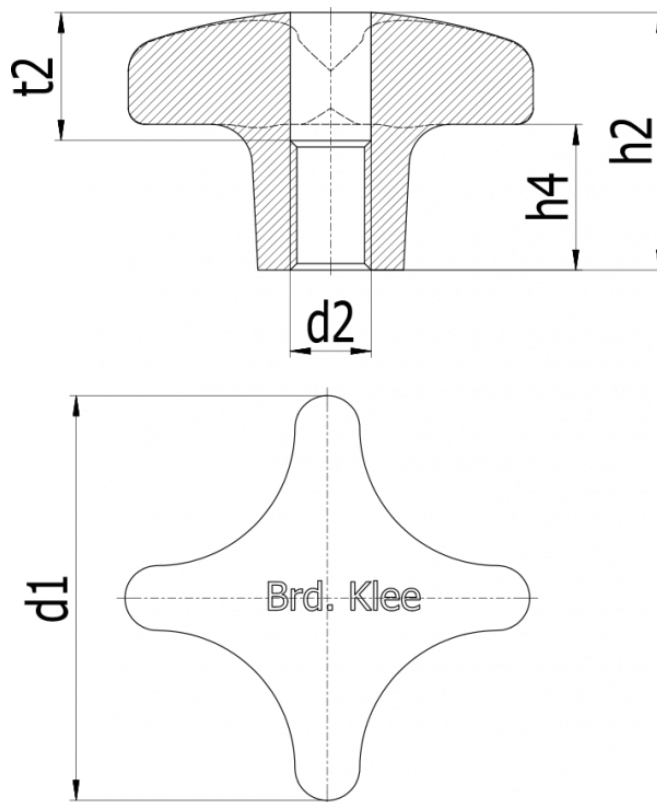

Article number: 20DIN6335NI63M12D

Description: E+G Stainless steel star knob DIN6335-NI-63-M12-D

Measures

d1	= 63
d2	= M12
h2	= 40
h4	= 23
t2	= 20
Weight in (g)	= 192